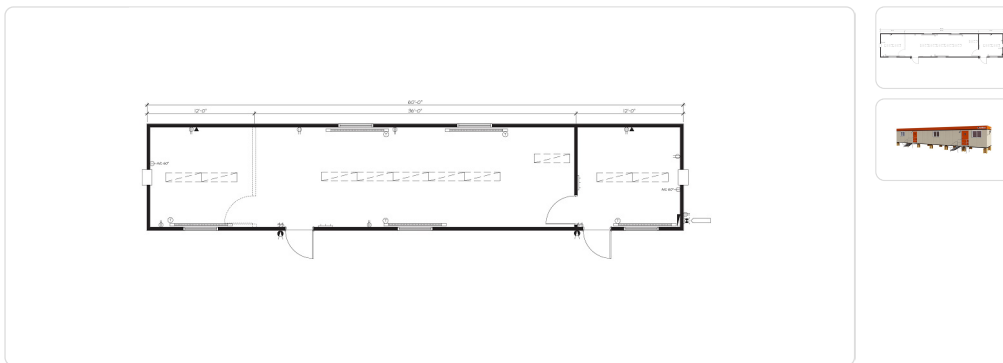

☎ 1 800 527 4826

12' X 60' PORTABLE OFFICE

MODEL# PO1260B

- 720 square feet
- Private Office
- Open Office/Meeting Area
- Climate Controlled
- Two Entrances
- Five Windows
- Optional Office Partition
- High-quality exterior and interior finishes
- For rent and sale!

Stock availability may be limited and require to-be-built new construction. As-built design may vary in appearance and layout.

Specifications

Square Feet	720	Square Meters	67
Size	12' x 60'	Interior Wall Finish	VCG
Flooring Material	VCT	HVAC Quantity	1
Office (qty)	1		