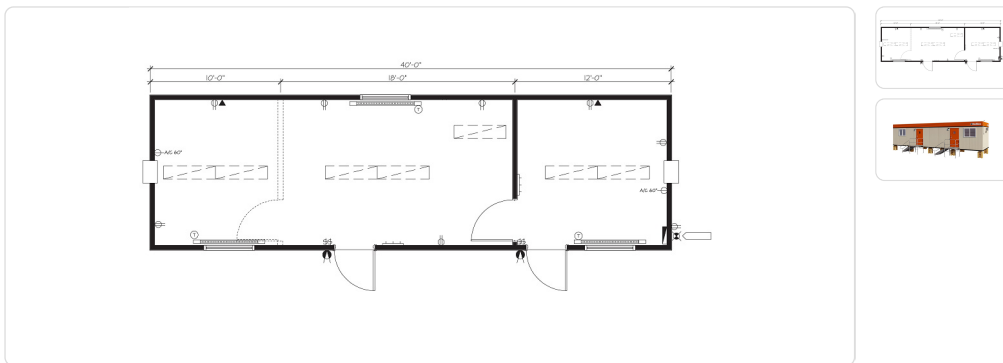

☎ 1 800 527 4826

12' X 40' PORTABLE OFFICE

MODEL# PO1240B

- 480 square feet
- Private Office
- Open Office/Meeting Area
- Climate Controlled
- Two Entrances
- Three Windows
- Optional Office Partition
- High-quality exterior and interior finishes
- For rent and sale!

Stock availability may be limited and require to-be-built new construction. As-built design may vary in appearance and layout.

Specifications

Square Feet	480	Square Meters	44.6
Size	12' x 40'	Interior Wall Finish	VCG
Flooring Material	VCT	HVAC Quantity	1
Office (qty)	1		