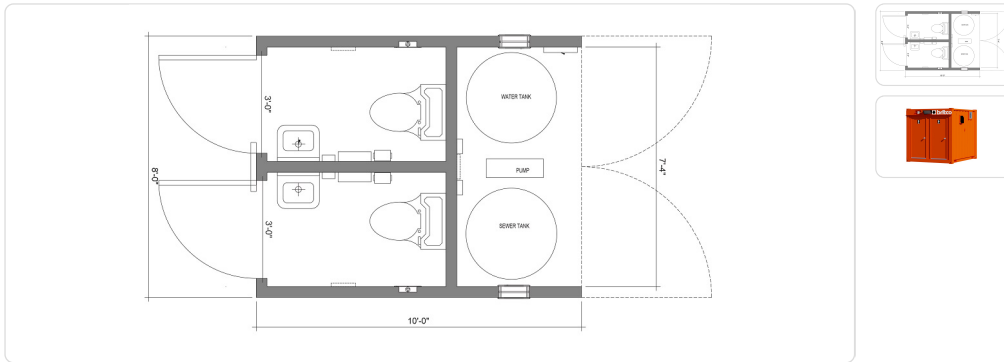

1 800 527 4826

8' X 10' SELF-CONTAINED WASHCAR

MODEL# LVWSC0810B

- 80 square feet
- Men's & Women's
- 2 Water Closets
- 2 Sinks
- Water Tank
- Sewage Tank
- Easy to clean
- High-quality exterior and interior finishes
- For rent and sale!

Stock availability may be limited and require to-be-built new construction. As-built design may vary in appearance and layout.

Specifications

Square Feet	80	Square Meters	7.5
Size	8' x 10'	Interior Wall Finish	FRP
Flooring Material	Vinyl Sheet Flooring	Restrooms	2