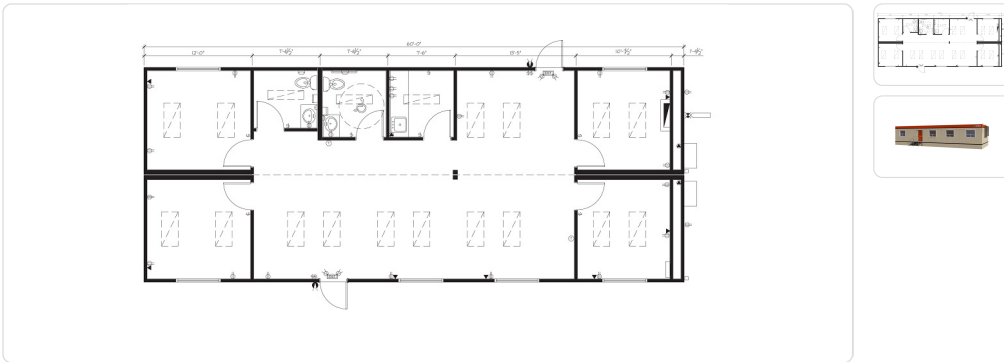

1 800 527 4826

24' X 60' OFFICE COMPLEX

MODEL# OCU4W2460B

- 1,440 square feet
- 4 Private Offices
- Open Office/Meeting Area
- Restrooms
- Climate Controlled
- Front and Rear Entrances
- High-quality exterior and interior finishes
- For rent and sale!

Stock availability may be limited and require to-be-built new construction. As-built design may vary in appearance and layout.

Specifications

Square Feet	1,440	Square Meters	134
Size	24' x 60'	Interior Wall Finish	VCG
Flooring Material	VCT	HVAC Quantity	2
Restrooms	2	Office (qty)	4